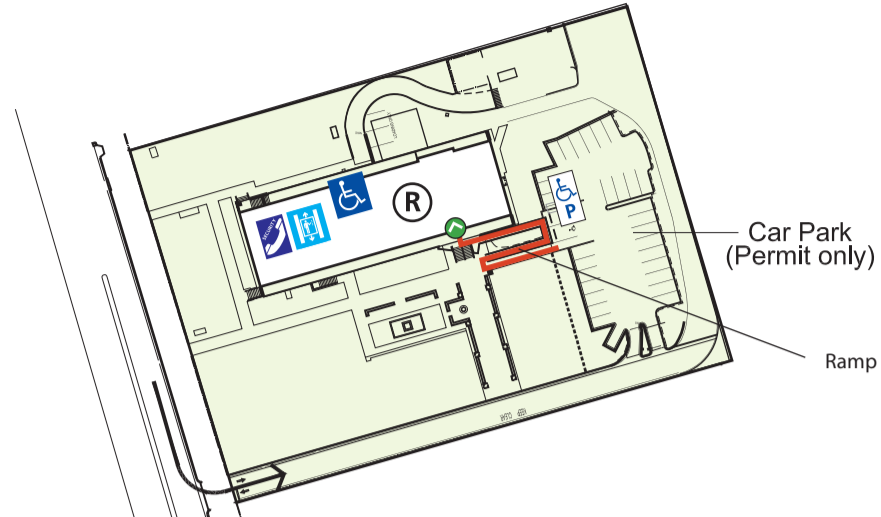

City East campus